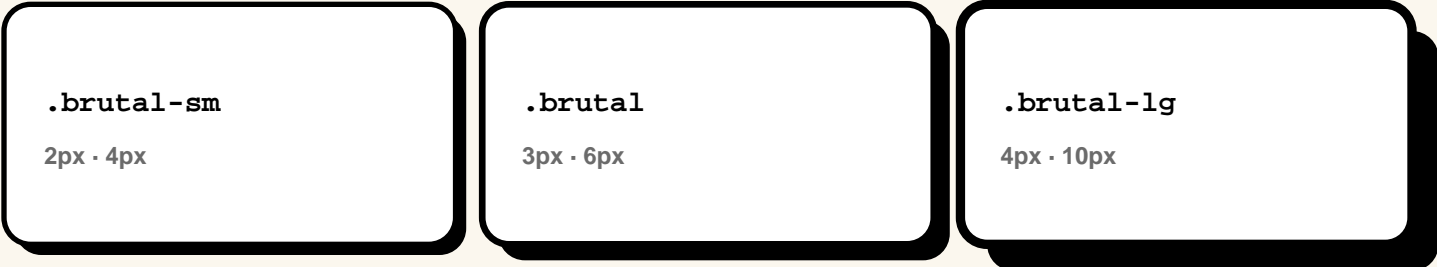

SHADOWS & BORDERS

THE BRUTAL STACK.