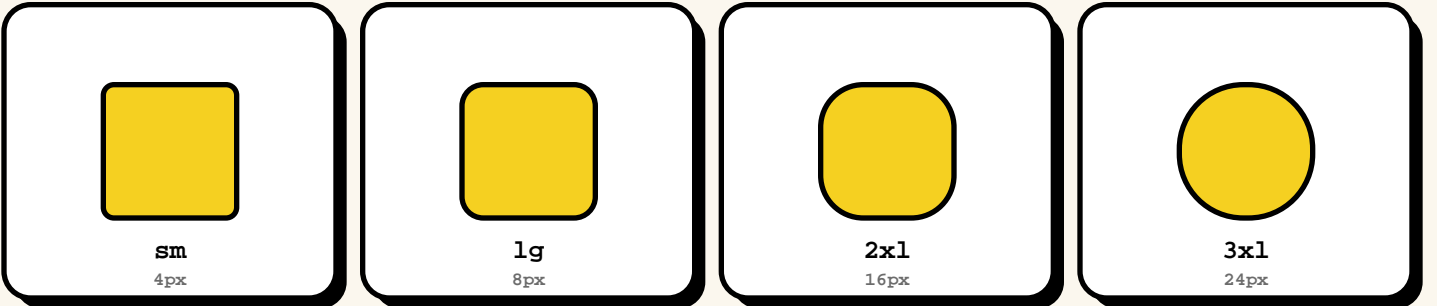

RADIUS

CORNERS.