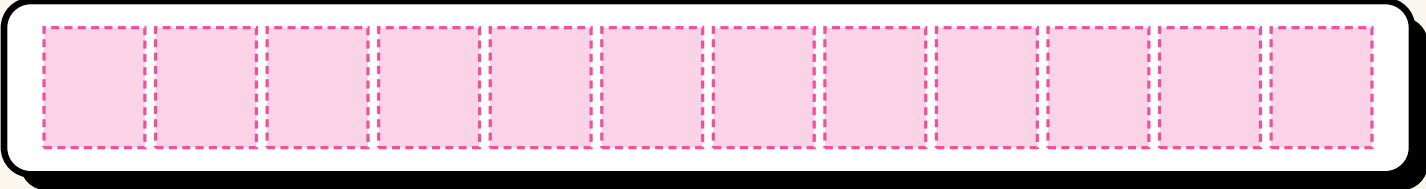

SPACING & GRID

LAYOUT.

LOUD BUT NEVER MESSY.
If it's not helping the message land — cut it.
BASE360.AI · DESIGN SYSTEM V1.0